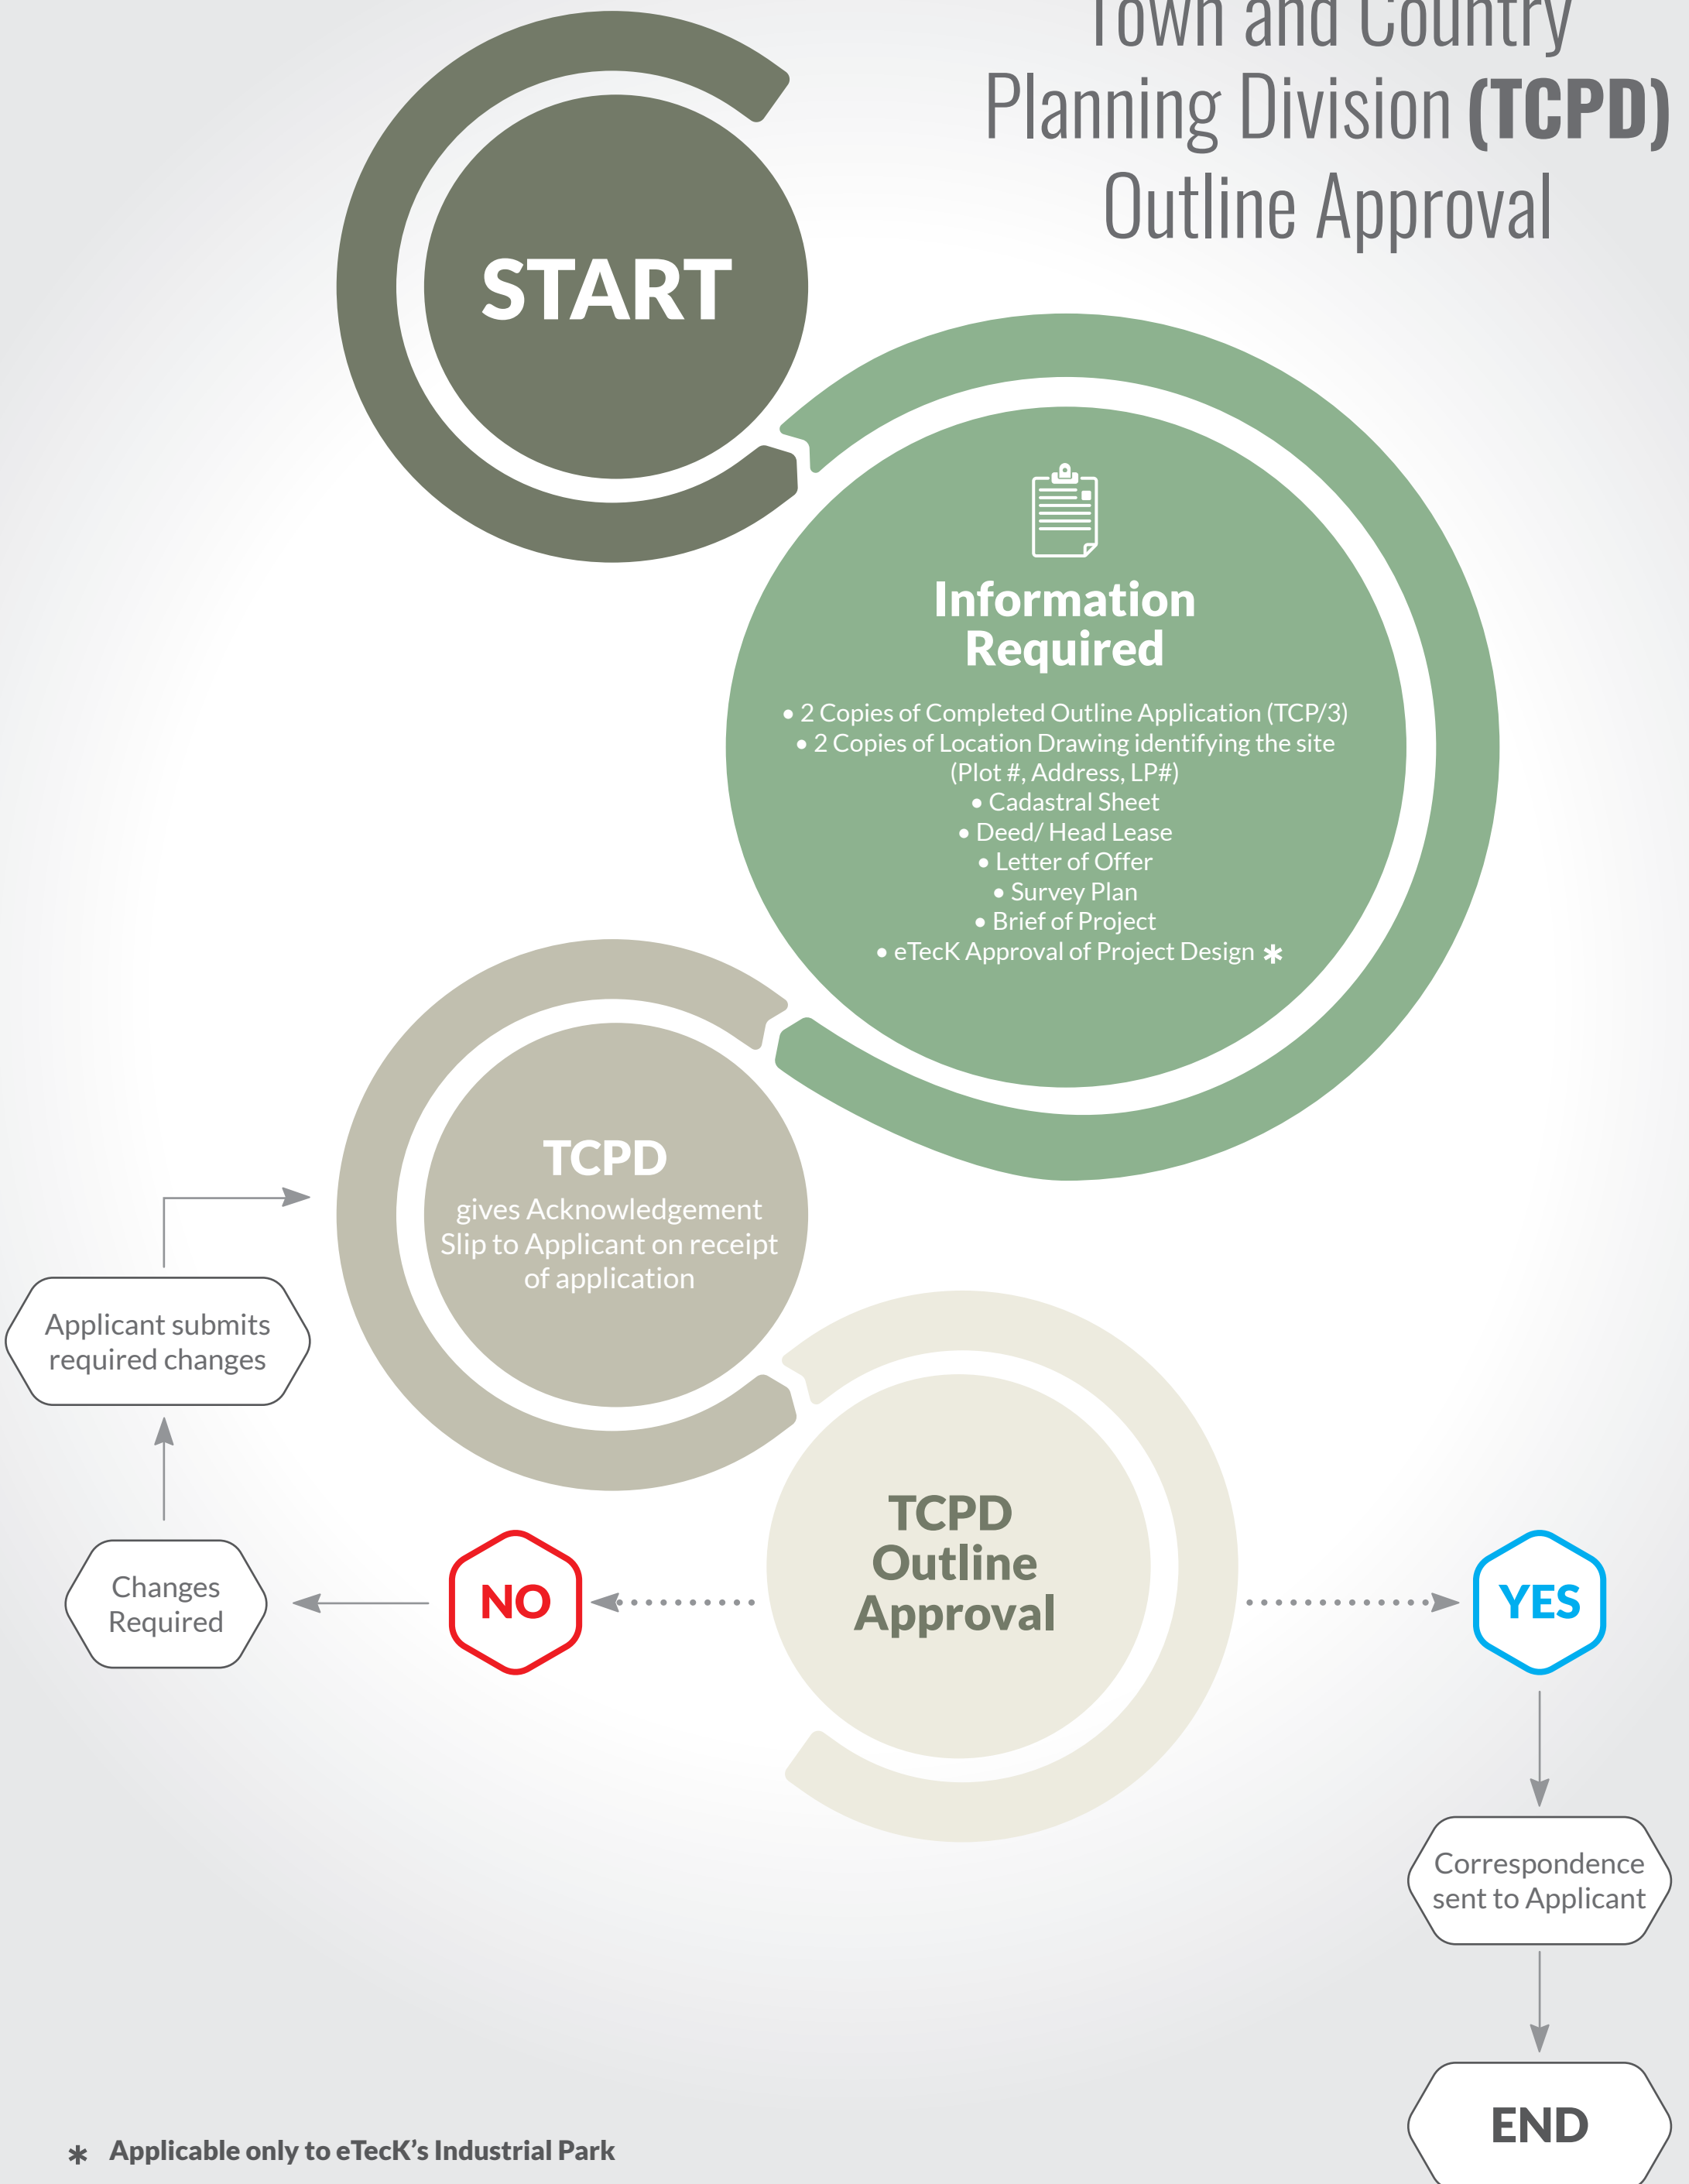

Town and Country Planning Division (TCPD) Outline Approval

* Applicable only to eTeck's Industrial Park